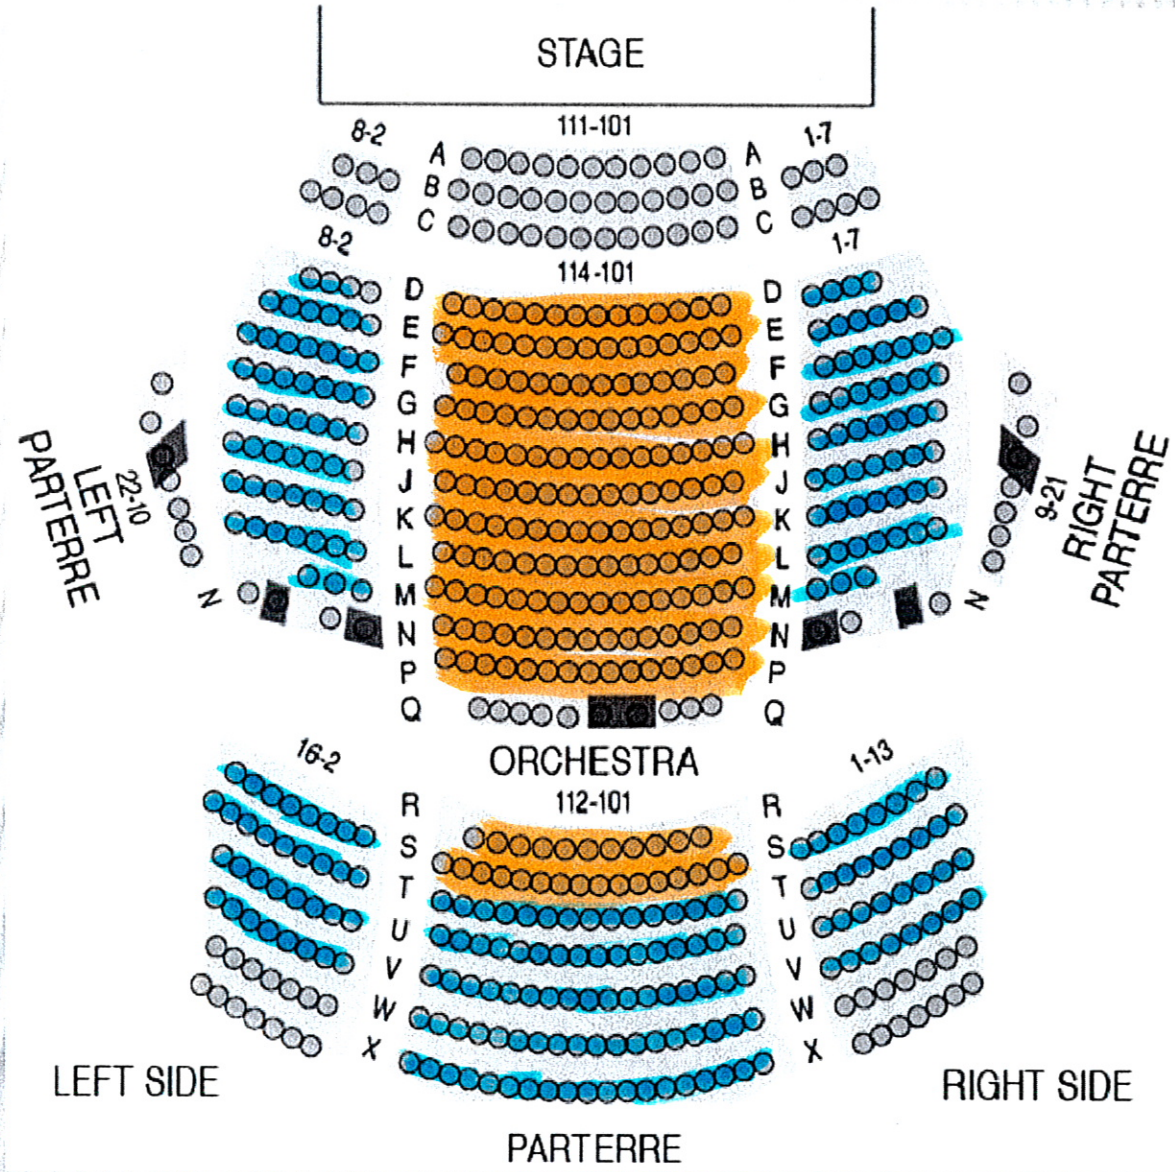

Orange square ZONE 1

Blue square ZONE 2

Three Stages

at Folsom Lake College

Performing Arts for the Capital Region

STAGE ONE LOWER LEVEL